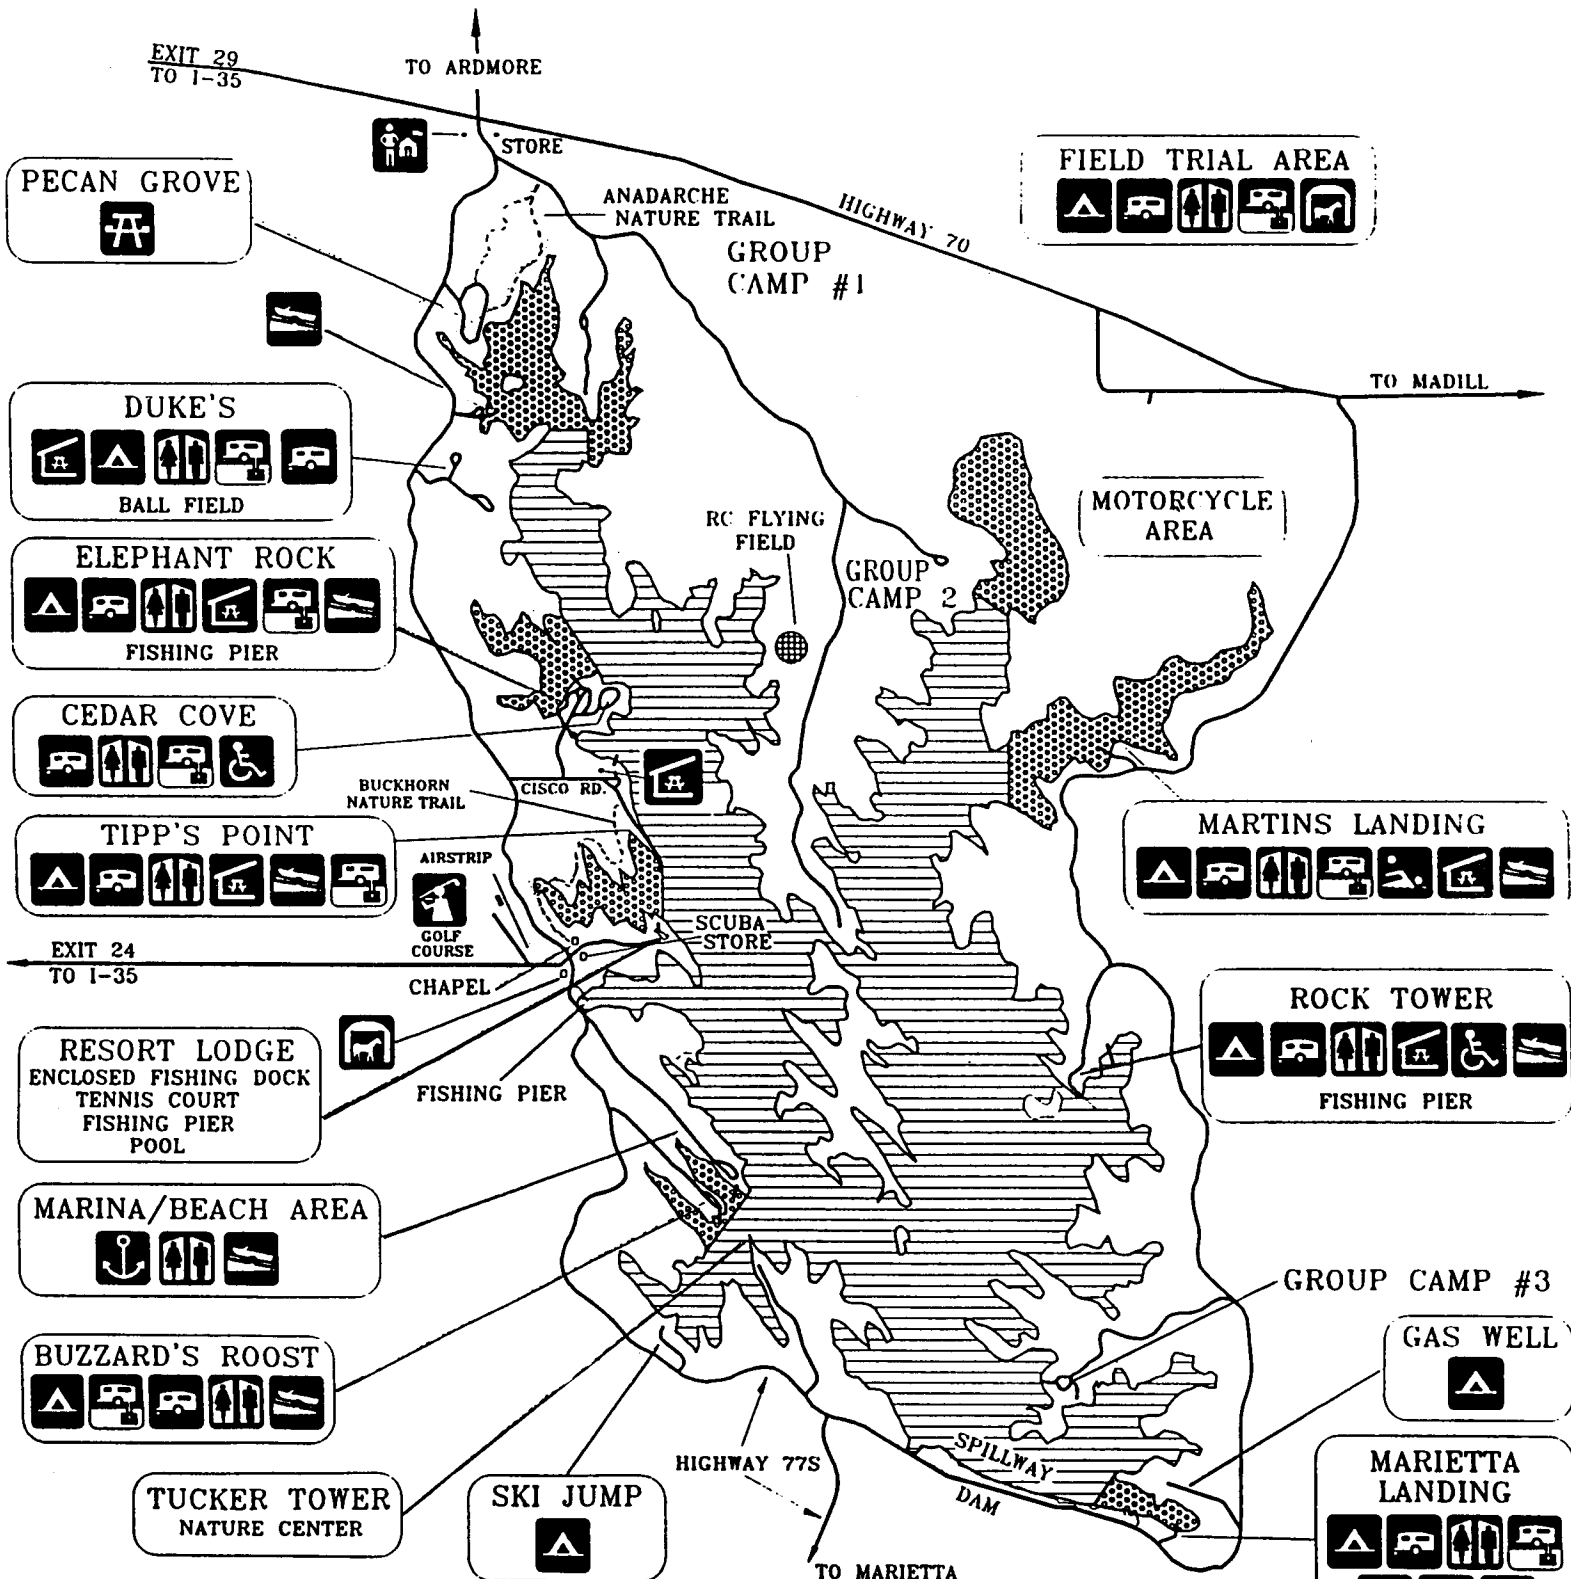

LAKE MURRAY STATE PARK

KEY TO SYMBOLS

	COMFORT STATION		PICNIC SHELTER		PICNIC AREA		PARK OFFICE
	TENT CAMPING		RV CAMPING		BOAT RAMP		HORSE STABLES
	GOLF COURSE		MARINA		HANDICAP ACCESSIBLE		
	DUMP STATION		SWIM BEACH		NO SKI AREAS		